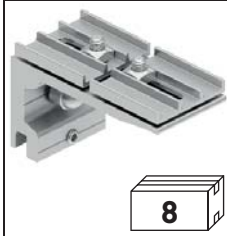

Colour	Code	Length (m)	Unit

Flat hood support with adjustment, M1 Arko

White	80082080		LM
Black	80082081		LM
Silver	80082082		LM
Bronze	80082083		LM
Grey 7011	80082084		LM
Brown 8014	80082085		LM
Beige 1013	80082086		LM
Regular Ral	80082087		LM
Special Ral	80082087		LM